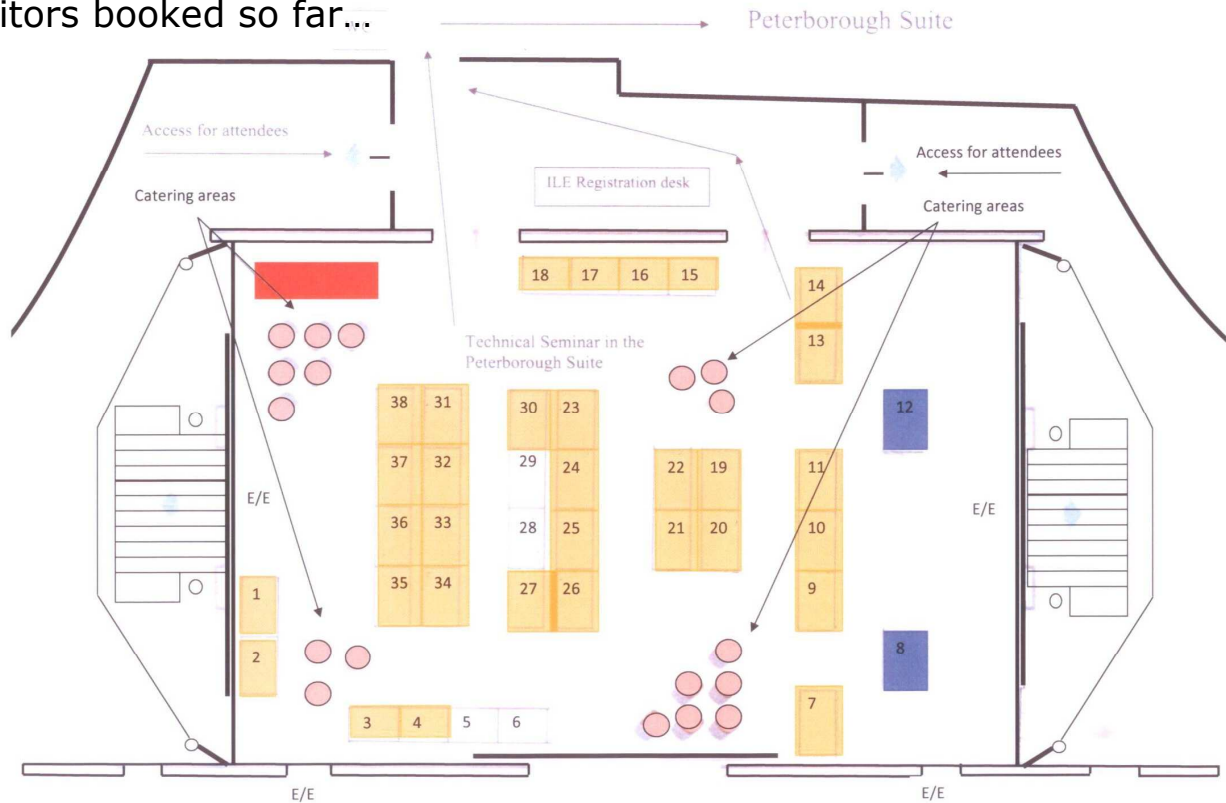

Institution of Lighting Engineers

Lightscene

Lighting for all

Hosted by the Midland and London & South East ILE Regions

East of England Showground, Peterborough. PE2 6XE

Exhibitors booked so far...

- | | | | |
|-------------------------|--------------------------------------|----------------------------------|----------------------------------|
| 1 (1) Telensa | 11 (34) LPA Excil Electronics | 21 (39) Advanced LEDs | 31 (51) iGuzzini Illuminazione |
| 2 (2) CU Phosco | 12 Information stand | 22 (42) Harvard Engineering | 32 (52) Thorn |
| 3 (4) DW Windsor | 13 (21) Poletech Systems | 23 (43) PEEK Traffic | 33 (53) Jacobs Engineering |
| 4 (5) Lucy Lighting | 14 (22) Aura Long Life Lamps | 24 (44) LED Roadway Lighting Ltd | 34 (54) Glasdon UK Ltd |
| 5 | 15 (23) Post and Column Co | 25 (45) Corus Tubes | 35 (55) Urbis Ltd |
| 6 | 16 (24) Indel/WRTL | 26 (46) Boddingtons Ltd | 36 (56) Tridonicatco UK Ltd |
| 7 (17) Atkins | 17 (25) Fabrikat (Nottingham) Ltd | 27 (47) Electrical Testing | 37 (57) Marwood Electrical |
| 8 Information stand | 18 (26) Young Lighting Professionals | 28 | 38 (58) Next Generation Lighting |
| 9 (18) Charles Endirect | 19 (35) WSP UK | 29 | |
| 10 (19) Earlsmann Ltd | 20 (38) Metcraft Lighting Ltd | 30 (50) Aluminium Lighting | |

(Previous stand number in brackets)